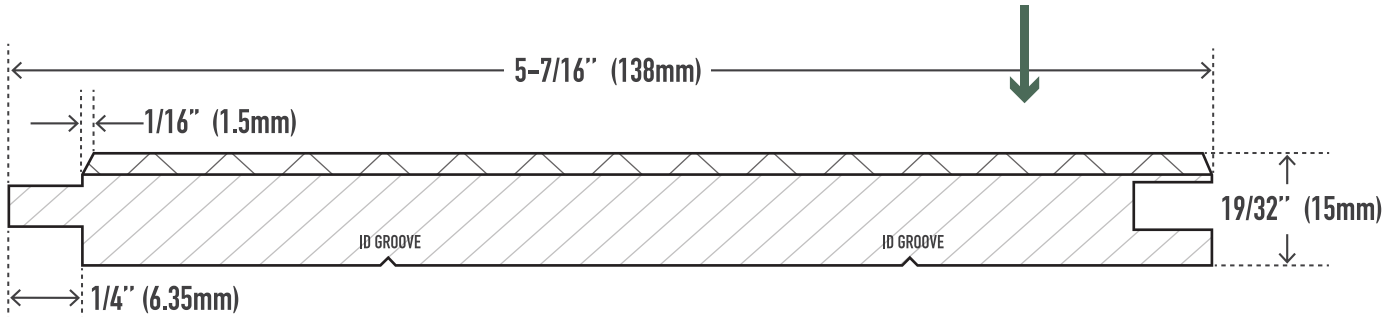

MEET YOUR NEW SUSTAINABLE FUTURE

1x6
THE MICRO V
WESTERN RED CEDAR VENEER

PRODUCT NAME:
1X6 VERTICAL GRAIN SF S1SV2E

SPECIES:
100% WESTERN RED CEDAR

NOMINAL THICKNESS:
1"

NOMINAL WIDTH:
6"

LENGTH:
8'-16' ODD & EVEN

TRIM BACKS:
3'-5', 6' & 7' ODD & EVEN

KILN DRIED

FACE:
SOLID VERTICAL GRAIN VENEER

BACKING:
FINGER-JOINT AND/OR EDGE GLUE

GRADE:
A & BETTER

FINISHED COVERAGE:
5-3/16" (132mm)

PACKAGE SIZE:
VARIOUS

HEIGHT:
7 BUNDLES

MEET YOUR NEW SUSTAINABLE FUTURE

PRODUCT NAME:
1X6 CLEAR VERTICAL GRAIN SF SQ. EDGE WITH
3mm GAP

SPECIES:
100% WESTERN RED CEDAR

NOMINAL THICKNESS:
1"

NOMINAL WIDTH:
6"

LENGTH:
8'-16' ODD & EVEN

TRIM BACKS:
3'-5', 6' & 7' ODD & EVEN

KILN DRIED

FACE:
SOLID VERTICAL GRAIN VENEER

BACKING:
FINGER-JOINT AND/OR EDGE GLUE

GRADE:
A & BETTER

FINISHED COVERAGE:
5-1/8" (130mm)

PACKAGE SIZE:
VARIOUS

HEIGHT:
7 BUNDLES

WIDTH:
8 BUNDLES