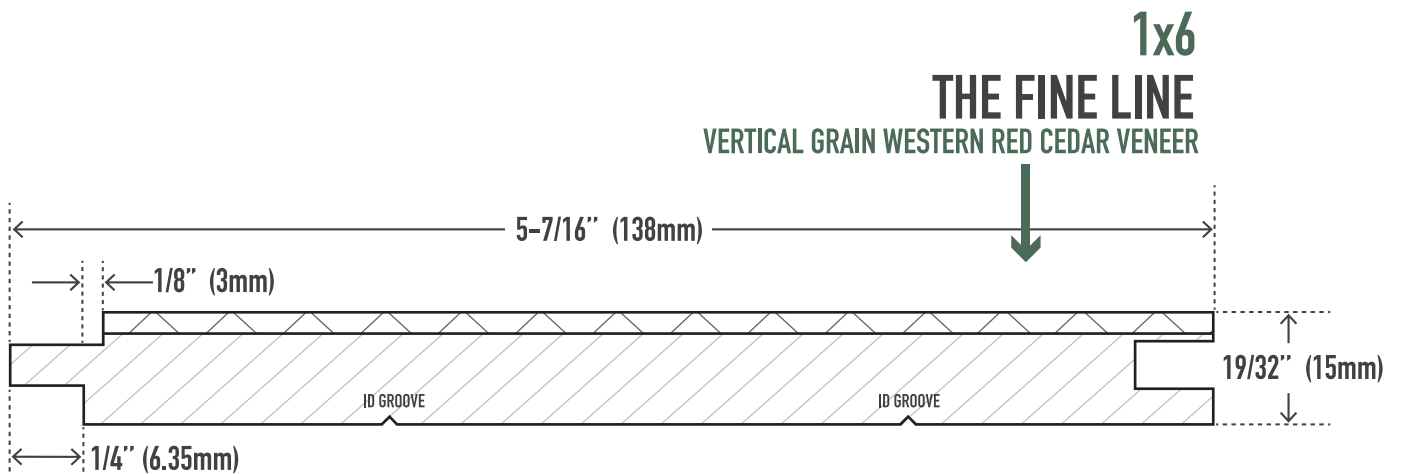

MEET YOUR NEW SUSTAINABLE FUTURE

1x6
THE MICRO V
WESTERN RED CEDAR VENEER

PRODUCT NAME:
1X6 VERTICAL GRAIN SF S1SV2E

SPECIES:
100% WESTERN RED CEDAR

NOMINAL THICKNESS:
1"

NOMINAL WIDTH:
6"

LENGTH:
8'-16' ODD & EVEN

TRIM BACKS:
3'-5', 6' & 7' ODD & EVEN

KILN DRIED

FACE:
SOLID VERTICAL GRAIN VENEER

BACKING:
FINGER-JOINT AND/OR EDGE GLUE

GRADE:
A & BETTER

FINISHED COVERAGE:
5-3/16" (132mm)

PACKAGE SIZE:
VARIOUS

HEIGHT:
7 BUNDLES

MEET YOUR NEW SUSTAINABLE FUTURE

PRODUCT NAME:
1X6 CLEAR VERTICAL GRAIN SF SQ. EDGE WITH
3mm GAP

SPECIES:
100% WESTERN RED CEDAR

NOMINAL THICKNESS:
1"

NOMINAL WIDTH:
6"

LENGTH:
8'-16' ODD & EVEN

TRIM BACKS:
3'-5', 6' & 7' ODD & EVEN

KILN DRIED

FACE:
SOLID VERTICAL GRAIN VENEER

BACKING:
FINGER-JOINT AND/OR EDGE GLUE

GRADE:
A & BETTER

FINISHED COVERAGE:
5-1/8" (130mm)

PACKAGE SIZE:
VARIOUS

HEIGHT:
7 BUNDLES

WIDTH:
8 BUNDLES